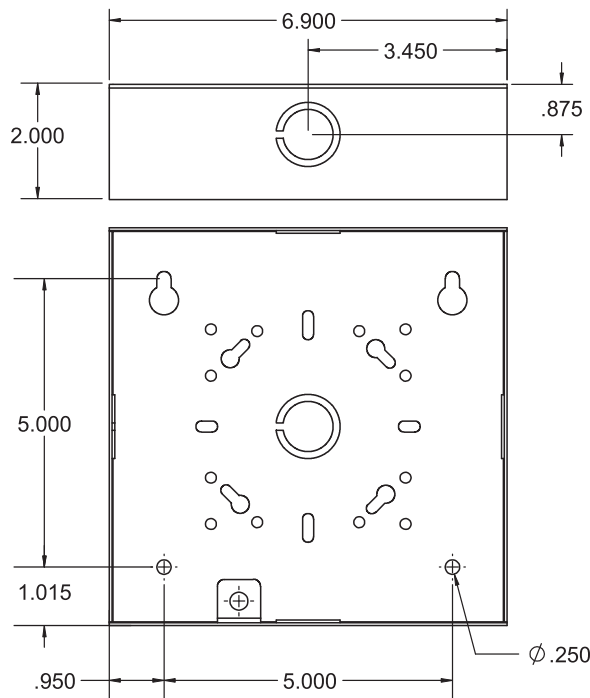

5000-011

Detector Uni-Box

Dimensions (in)

Specification

- Weight: 2.5 lbs.
- Comes with hole pattern for:
 - Fireray® 5000 detector
 - Fireray® 3000 detector using 3000-202
 - 1000-018 wire cage

FFE Ltd
1455 Jamike Ave Ste 200, Erlanger
KY 41018-3147 USA