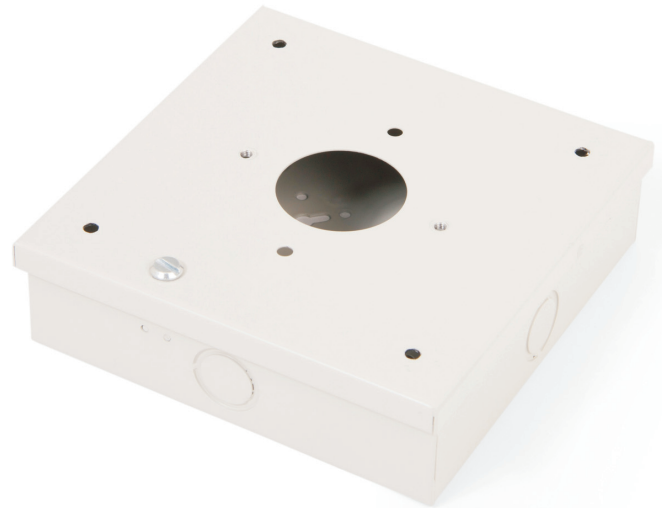

5000-011

Detector Uni-Box

Dimensions (in)

Specification

- Weight: 2.5 lbs.
- Comes with hole pattern for:
 - Fireray® 5000 detector
 - Fireray® 3000 detector using 3000-202
 - 1000-018 wire cage

FFE Ltd
1455 Jamike Ave Ste 200, Erlanger
KY 41018-3147 USA