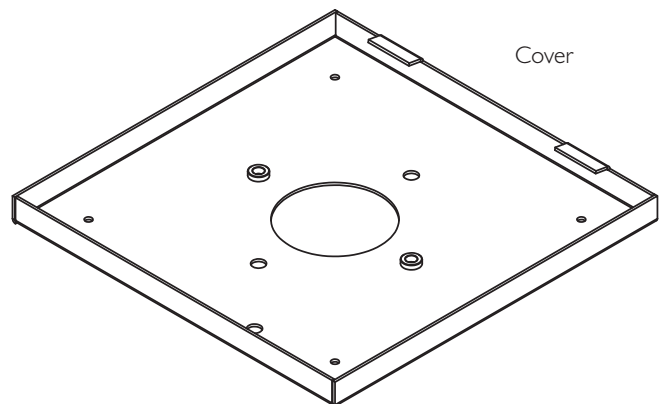

5000-011

Detector Uni-Box

Dimensions (in)

Specification

- Weight: 2.5 lbs.
- Comes with hole pattern for:
 - Fireray® 5000 detector
 - Fireray® 3000 detector using 3000-202
 - 1000-018 wire cage

FFE Ltd
1455 Jamike Ave Ste 200, Erlanger
KY 41018-3147 USA