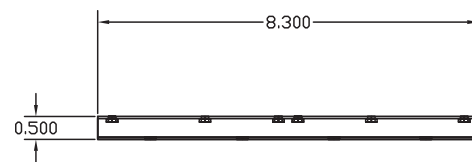

Dimensions

FFE Ltd
1455 Jamike Ave Ste 200, Erlanger
KY 41018-3147 USA

t 940 271 0435
f 972 534 1526
e america@ffeuk.com
w www.ffeuk.com

Formerly known as Fire Fighting Enterprises Ltd

Specifications and wiring information are provided for information only and are believed to be accurate. FFE Ltd assumes no responsibility for their use. Data and design are subject to change without notice. Installation and wiring instructions are shipped with the products and should always be used for actual installation. For more information, contact your Sales Representative.

Document Part No: 24-0025-03

www.ffeuk.com