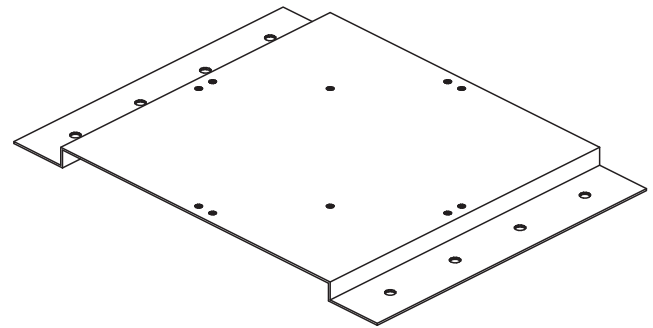

Dimensions

FFE Ltd
1455 Jamike Ave Ste 200, Erlanger
KY 41018-3147 USA

t 940 271 0435
f 972 534 1526
e america@ffeuk.com
w www.ffeuk.com

Formerly known as Fire Fighting Enterprises Ltd

Specifications and wiring information are provided for information only and are believed to be accurate. FFE Ltd assumes no responsibility for their use. Data and design are subject to change without notice. Installation and wiring instructions are shipped with the products and should always be used for actual installation. For more information, contact your Sales Representative.

Document Part No: 24-0025-03

www.ffeuk.com