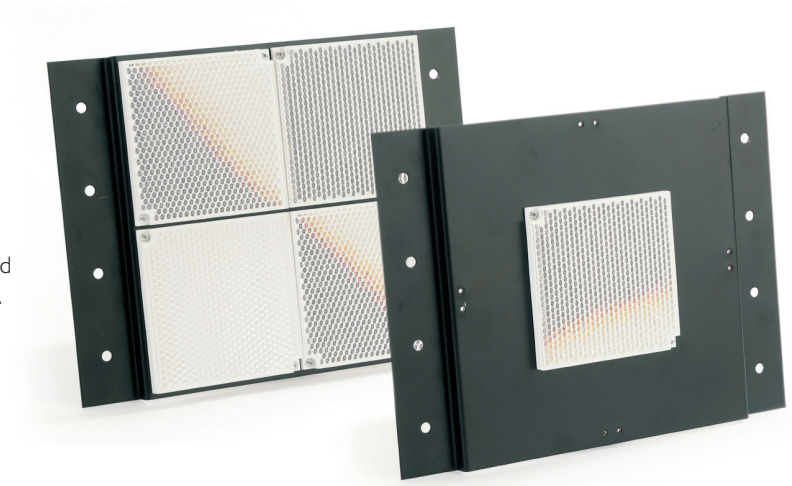

5000-006

Prism Wall Bracket

Specification

- The surface mount Prism (reflector) Wall Bracket comes pre-drilled to mount 1 Prism (Up to 160 Feet) or 4 Prisms (160 to 330 Feet).
- Hole pattern on side mounting flange similar to Unistrut.
- Prisms are ordered separately.
- Weight: 1.25 lb.