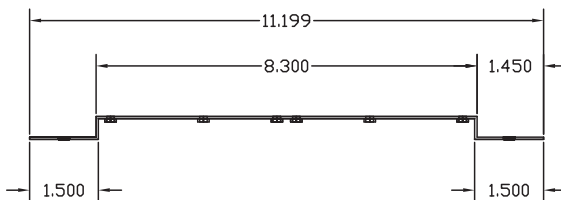

Dimensions

FFE Ltd
1455 Jamike Ave Ste 200, Erlanger
KY 41018-3147 USA

t 940 271 0435
f 972 534 1526
e america@ffeuk.com
w www.ffeuk.com

Formerly known as Fire Fighting Enterprises Ltd

Specifications and wiring information are provided for information only and are believed to be accurate. FFE Ltd assumes no responsibility for their use. Data and design are subject to change without notice. Installation and wiring instructions are shipped with the products and should always be used for actual installation. For more information, contact your Sales Representative.

Document Part No: 24-0025-03

www.ffeuk.com