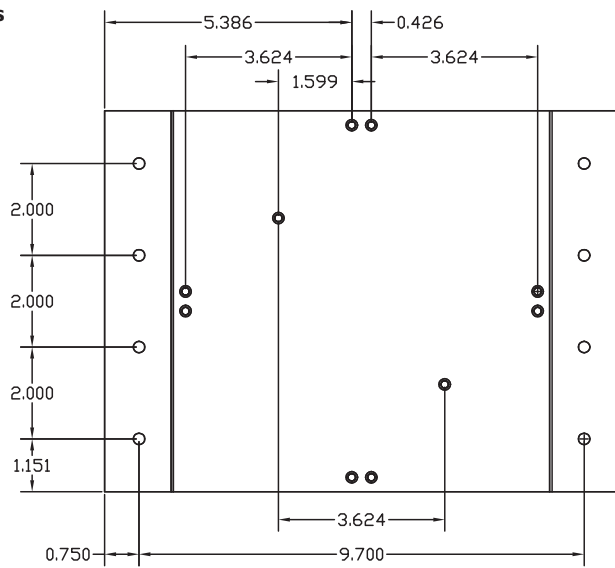

Dimensions

FFE Ltd
1455 Jamike Ave Ste 200, Erlanger
KY 41018-3147 USA

t 940 271 0435
f 972 534 1526
e america@ffeuk.com
w www.ffeuk.com

Formerly known as Fire Fighting Enterprises Ltd

Specifications and wiring information are provided for information only and are believed to be accurate. FFE Ltd assumes no responsibility for their use. Data and design are subject to change without notice. Installation and wiring instructions are shipped with the products and should always be used for actual installation. For more information, contact your Sales Representative.

Document Part No: 24-0025-03

www.ffeuk.com