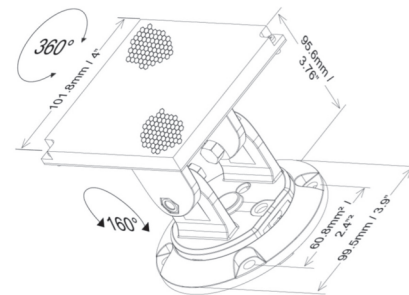

Dimensions

FFE Ltd
1455 Jamike Ave Ste 200, Erlanger
KY 41018-3147 USA

t 940 271 0435
f 972 534 1526
e america@ffeuk.com
w www.ffeuk.com

Formerly known as Fire Fighting Enterprises Ltd

Specifications and wiring information are provided for information only and are believed to be accurate. FFE Ltd assumes no responsibility for their use. Data and design are subject to change without notice. Installation and wiring instructions are shipped with the products and should always be used for actual installation. For more information, contact your Sales Representative.

Document Part No: 24-0027-04

www.ffeuk.com