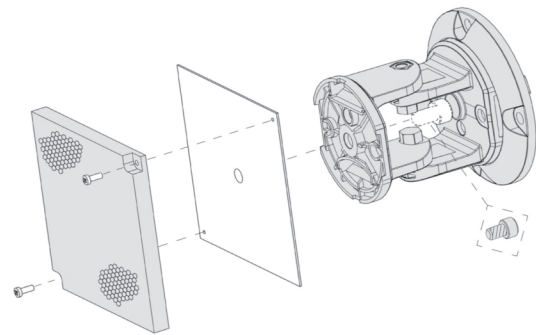

Dimensions

FFE Ltd
1455 Jamike Ave Ste 200, Erlanger
KY 41018-3147 USA

t 940 271 0435
f 972 534 1526
e america@ffeuk.com
w www.ffeuk.com

Formerly known as Fire Fighting Enterprises Ltd

Specifications and wiring information are provided for information only and are believed to be accurate. FFE Ltd assumes no responsibility for their use. Data and design are subject to change without notice. Installation and wiring instructions are shipped with the products and should always be used for actual installation. For more information, contact your Sales Representative.

Document Part No: 24-0027-04

www.ffeuk.com