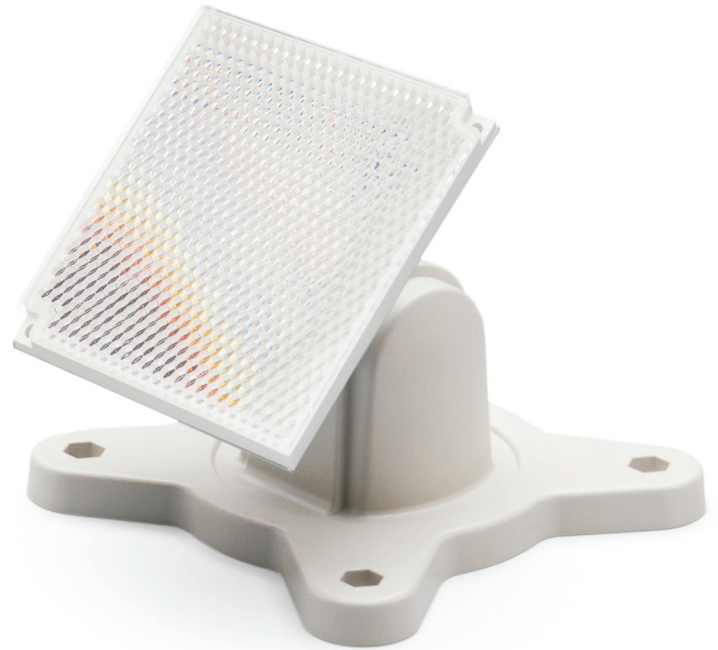

Dimensions

FFE Ltd
1455 Jamike Ave Ste 200, Erlanger
KY 41018-3147 USA

t 940 271 0435
f 972 534 1526
e america@ffeuk.com
w www.ffeuk.com

Formerly known as Fire Fighting Enterprises Ltd

Specifications and wiring information are provided for information only and are believed to be accurate. FFE Ltd assumes no responsibility for their use. Data and design are subject to change without notice. Installation and wiring instructions are shipped with the products and should always be used for actual installation. For more information, contact your Sales Representative.

Document Part No: 24-0027-04

www.ffeuk.com