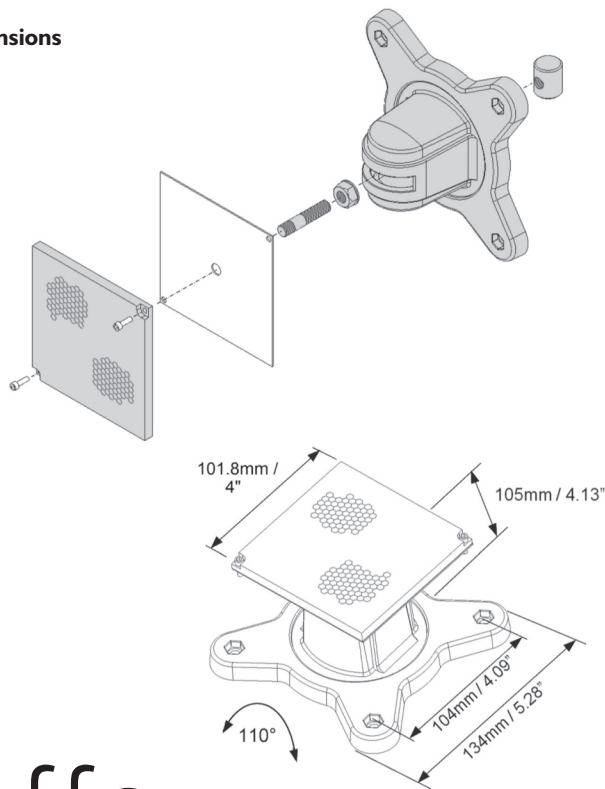

Dimensions

FFE Ltd
1455 Jamike Ave Ste 200, Erlanger
KY 41018-3147 USA

t 940 271 0435
f 972 534 1526
e america@ffeuk.com
w www.ffeuk.com

Formerly known as Fire Fighting Enterprises Ltd

Specifications and wiring information are provided for information only and are believed to be accurate. FFE Ltd assumes no responsibility for their use. Data and design are subject to change without notice. Installation and wiring instructions are shipped with the products and should always be used for actual installation. For more information, contact your Sales Representative.

Document Part No: 24-0027-04

www.ffeuk.com