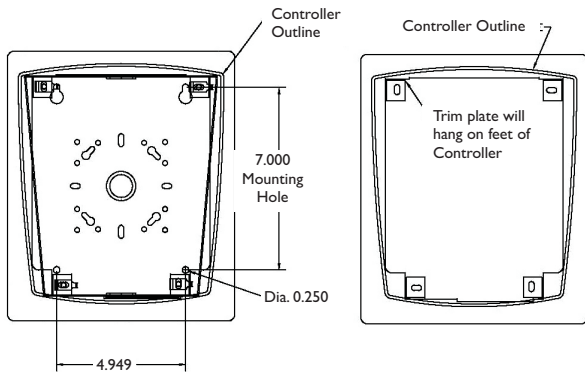

5000-009

Fireray® 5000 Controller Back Box

5000-010

Fireray® 5000 Semi-Flush Trim Plate

Specification

- Weight: 5000-009 - 1.75 lb.
5000-010 - 8oz.
- Material: Cold Rolled Steel (Both)

Dimensions (in)

Controller mounted on Back Box