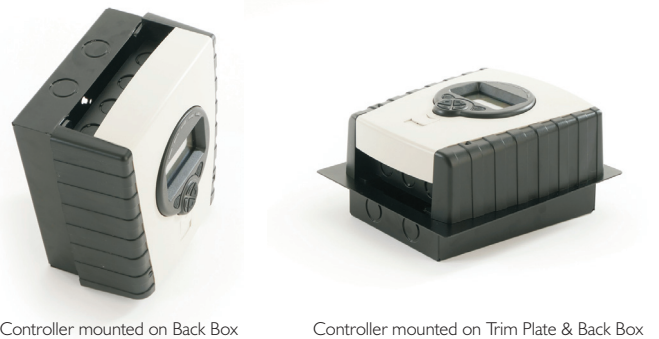

5000-009

Fireray® 5000 Controller Back Box

5000-010

Fireray® 5000 Semi-Flush Trim Plate

Specification

- Weight: 5000-009 - 1.75 lb.
5000-010 - 8oz.
- Material: Cold Rolled Steel (Both)

Dimensions (in)

Controller mounted on Back Box