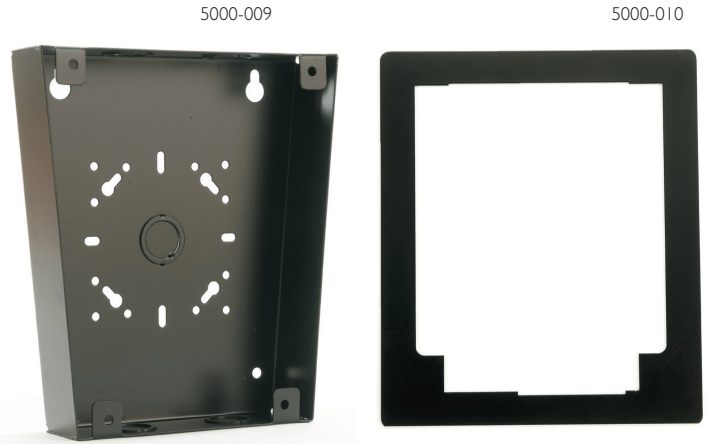

5000-009

Fireray® 5000 Controller Back Box

5000-010

Fireray® 5000 Semi-Flush Trim Plate

Specification

- Weight: 5000-009 - 1.75 lb.
5000-010 - 8oz.
- Material: Cold Rolled Steel (Both)

Dimensions (in)

Controller mounted on Back Box