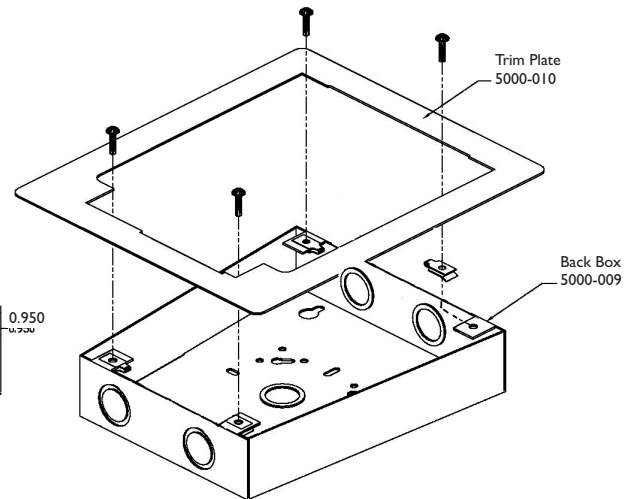

FFE Ltd
1455 Jamike Ave Ste 200, Erlanger
KY 41018-3147 USA

t 940 271 0435
f 972 534 1526
e america@ffeuk.com
w www.ffeuk.com

Formerly known as Fire Fighting Enterprises Ltd

Specifications and wiring information are provided for information only and are believed to be accurate. FFE Ltd assumes no responsibility for their use. Data and design are subject to change without notice. Installation and wiring instructions are shipped with the products and should always be used for actual installation. For more information, contact your Sales Representative.

Document Part No: 24-0028-03