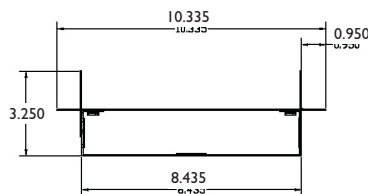

FFE Ltd
1455 Jamike Ave Ste 200, Erlanger
KY 41018-3147 USA

t 940 271 0435
f 972 534 1526
e america@ffeuk.com
w www.ffeuk.com

Formerly known as Fire Fighting Enterprises Ltd

Specifications and wiring information are provided for information only and are believed to be accurate. FFE Ltd assumes no responsibility for their use. Data and design are subject to change without notice. Installation and wiring instructions are shipped with the products and should always be used for actual installation. For more information, contact your Sales Representative.

Document Part No: 24-0028-03